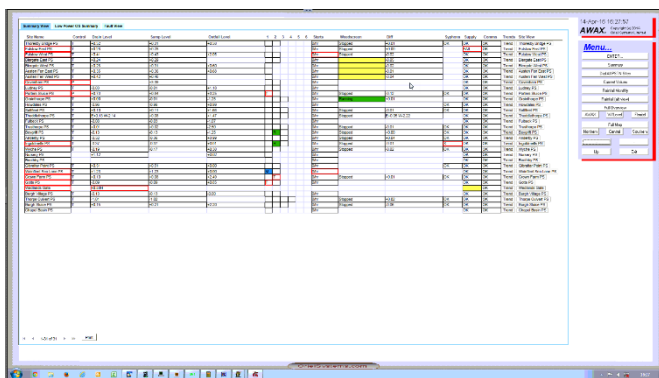

What is AWAX™?

AWAX™ is a PC-Based control and monitoring system, designed from the ground up to work with a variety of applications from tank monitoring to water level management operations. AWAX™ was created to provide remote data collection (data logging), systems and levels monitoring and systems control in an industrial environment. As an open, flexible and expandable solution, designed to work with our telemetry outstations, the system works over a variety of communications options worldwide.

Featuring multi-level password access, easy accessibility of data, along with archiving and trending historical data access, AWAX™ provides a unique solution to any remote monitoring requirements.

Our user interface can be seen in the screenshots below, with bespoke page design and development, the system is fully customisable, ensuring that only the data relevant to you is displayed.

For more information on AWAX™, or any of our products and services, please visit www.orielsystems.com or call us on 01249 70 50 70.