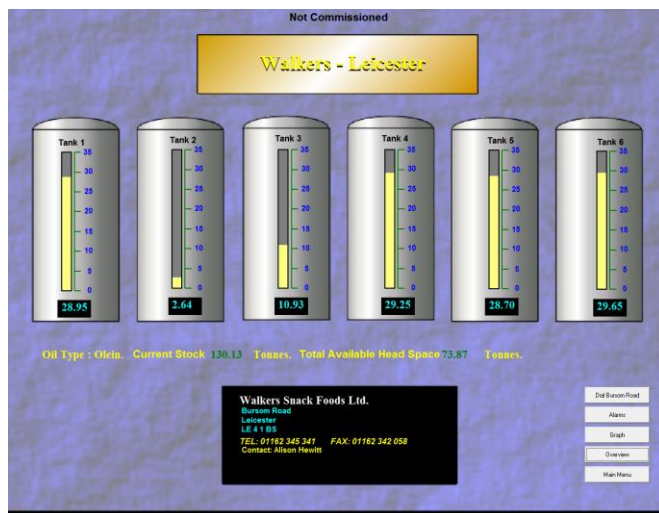

What is AWAX™?

AWAX™ is a PC-Based control and monitoring system, designed from the ground up to work with a variety of applications from tank monitoring to water level management operations. AWAX™ was created to provide remote data collection (data logging), systems and levels monitoring and systems control in an industrial environment. As an open, flexible and expandable solution, designed to work with our telemetry outstations, the system works over a variety of communications options worldwide.

Featuring multi-level password access, easy accessibility of data, along with archiving and trending historical data access, AWAX™ provides a unique solution to any remote monitoring requirements.

Our user interface can be seen in the screenshots below, with bespoke page design and development, the system is fully customisable, ensuring that only the data relevant to you is displayed.

For more information on AWAX™, or any of our products and services, please visit www.orielsystems.com or call us on 01249 70 50 70.