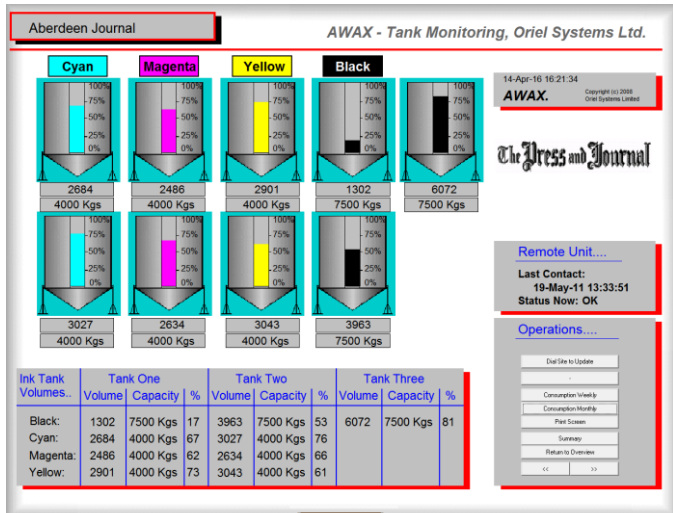

What is AWAX™?

AWAX™ is a PC-Based control and monitoring system, designed from the ground up to work with a variety of applications from tank monitoring to water level management operations. AWAX™ was created to provide remote data collection (data logging), systems and levels monitoring and systems control in an industrial environment. As an open, flexible and expandable solution, designed to work with our telemetry outstations, the system works over a variety of communications options worldwide.

Featuring multi-level password access, easy accessibility of data, along with archiving and trending historical data access, AWAX™ provides a unique solution to any remote monitoring requirements.

Our user interface can be seen in the screenshots below, with bespoke page design and development, the system is fully customisable, ensuring that only the data relevant to you is displayed.

For more information on AWAX™, or any of our products and services, please visit www.orielsystems.com or call us on 01249 70 50 70.